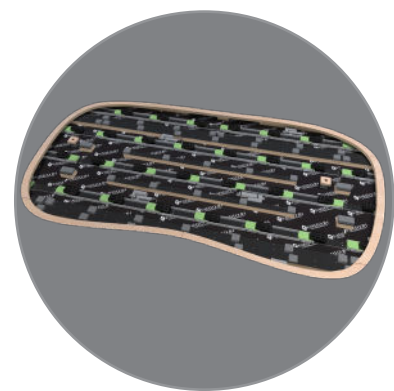

If you would like further information and advise please contact us on
+44 (0) 1892 514 888 or enquiries@harlequinfloors.com

The Company reserves the right to make any variation in design or construction of the material described.
Harlequin® is a registered trademark of British Harlequin plc. © Harlequin Floors 07/2023.

HARLEQUIN
www.harlequinfloors.com