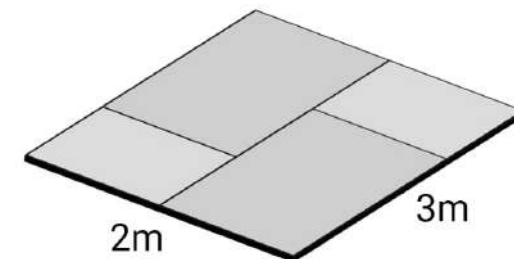

2m x 3m Harlequin Professional Home Studio Kit with Harlequin top surfaces

Each kit contain:

- Two 2m x 1m Harlequin Liberty sprung floor panel
- Two 1m x 1m Harlequin Liberty sprung floor panels
- One locking tool
- 2m x 3m roll of harlequin vinyl surface

Cascade £1029.95 (inc. VAT)

Reversible £868.27 (inc. VAT)