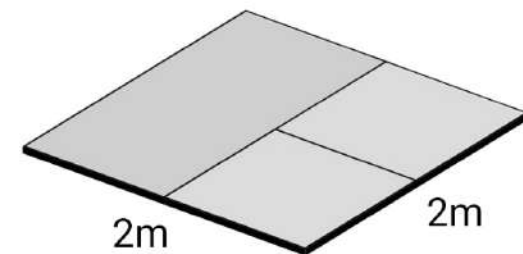

Cascade £382.38 (inc. VAT)

Reversible £328.49 (inc. VAT)

2m x 2m Harlequin Professional Home Studio Kit with Harlequin top surfaces

Each kit contain:

- One 2m x 1m Harlequin Liberty sprung floor panel
- Two 1m x 1m Harlequin Liberty sprung floor panels
- One locking tool
- 2m x 2m roll of harlequin vinyl surface
- One roll of double-sided Harlequin dance floor tape

Cascade £706.38 (inc. VAT)

Reversible £598.38 (inc. VAT)

2m x 3m Harlequin Professional Home Studio Kit with Harlequin top surfaces

Each kit contain:

- Two 2m x 1m Harlequin Liberty sprung floor panel
- Two 1m x 1m Harlequin Liberty sprung floor panels
- One locking tool
- 2m x 3m roll of harlequin vinyl surface