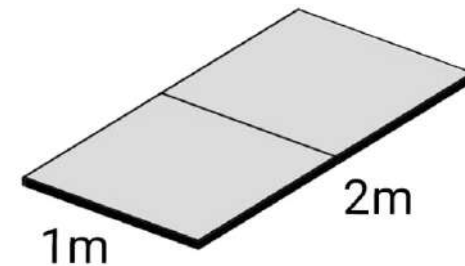

2m x 1m Harlequin Professional Home Studio Kit with Harlequin top surfaces

Each kit contain:

- Two 1m x 1m Harlequin Liberty sprung floor panels
- One locking tool
- 2m x 1m roll of harlequin vinyl surface
- One roll of double-sided Harlequin dance floor tape

Cascade £382.38 (inc. VAT)

Reversible £328.49 (inc. VAT)