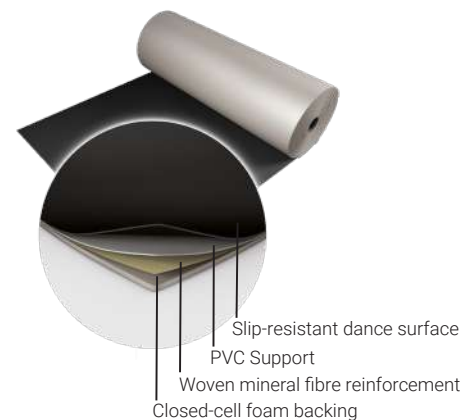

Available Colours:

Black - 180

White - 100

Light Grey - 156

Grey - 880

Dark Grey - 890

BREEAM® vinyl plus
COMMITTED TO SUSTAINABLE DEVELOPMENT

HARLEQUIN
www.harlequinfloors.com

LONDON ♦ LUXEMBOURG ♦ BERLIN ♦ MADRID ♦ PARIS ♦ LIEGE ♦ PHILADELPHIA ♦ LOS ANGELES ♦ FORT WORTH ♦ SYDNEY ♦ HONG KONG ♦ TOKYO