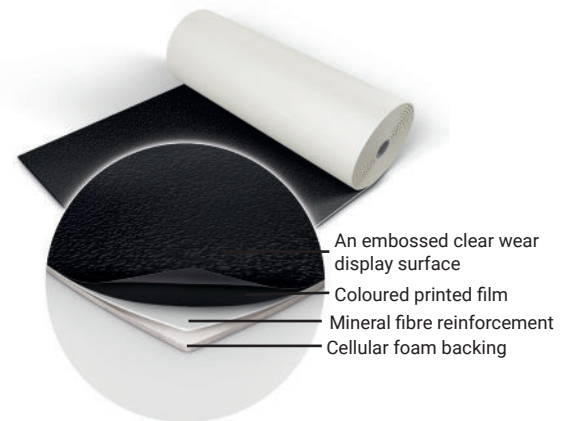

Specification Guide

Material	Heterogeneous vinyl
Permanent or Portable	Portable
Roll Lengths	20m, 30m
Roll Width	2m
Thickness	2.6mm
Weight	1.7kg/m²
Finish	Embossed
Fire Rating	Bfl-s1 (EN 13501-1)
Warranty	2 years
Fixing Type	Tape
Seams	Taped
Light Reflectance	021-2, 034-48, 043-10, 019-84
VOC Emissions	≤0.5mg/m³
Underfloor Heating	Suitable for use with underfloor heating

Available Colours:

Black - 021