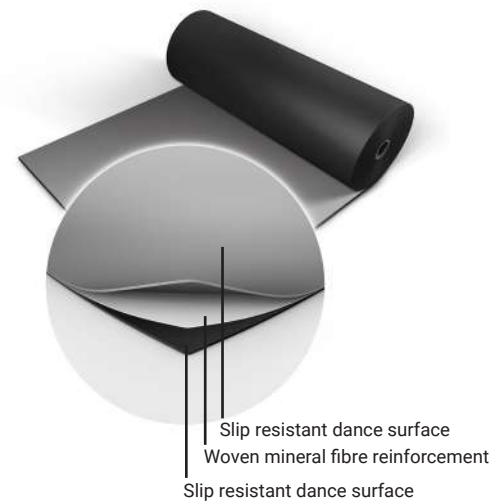

Specification Guide

Material	Homogeneous vinyl
Permanent or Portable	Portable
Roll Lengths	10m, 15m, 18m, 20m, 25m, 30m
Roll Width	2m
Thickness	1.5mm
Weight	2.25kg/m²
Finish	Smooth
Fire Rating	Bfl-s1 (EN 13501-1)
Warranty	10 years if installed by Harlequin 5 years if installed by the customer
Impact Sound Reduction	2dB
Fixing Type	Tape
Seams	Taped
Health and Safety	REACH Compliant
Light Reflectance	001-2/83, 004-2/34
Gloss Level	Nominal 4
Lightfastness	≥6
Recycled Content	23-30%
VOC Emissions	≤0.5mg/m³
Recyclability	100%
Underfloor Heating	Suitable for use with underfloor heating
Third Party Certification	Environmental Product Declaration A* LEED, BREEAM, REACH Compliant

Available Colours:

Black/Grey - 004