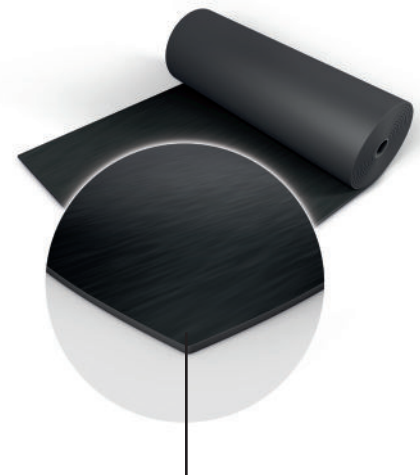

Specification Guide

Material	Homogeneous vinyl
Permanent or Portable	Permanent
Roll Length	20m
Roll Width	2m
Thickness	2mm
Weight	3.35kg/m²
Finish	Marbled
Fire Rating	IMO FTP Code part 2 & 5
Warranty	10 years if installed by Harlequin 5 years if installed by the customer
Fixing Type	Adhesive
Seams	Welded
Light Reflectance	501-2
Gloss Level	Nominal 8
Lightfastness	≥6
Recycled Content	23-30%
VOC Emissions	≤0.5mg/m³
Recyclability	100%
Underfloor Heating	Suitable for use with underfloor heating
Third Party Certification	Environmental Product Declaration A+ LEED, BREEAM, REACH Compliant

Available Colours:

Black - 501