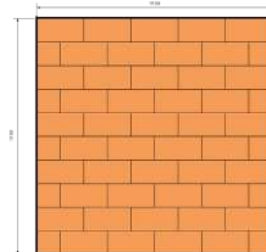

Harlequin Liberty Panels are laid in a 'Brickwork Fashion'