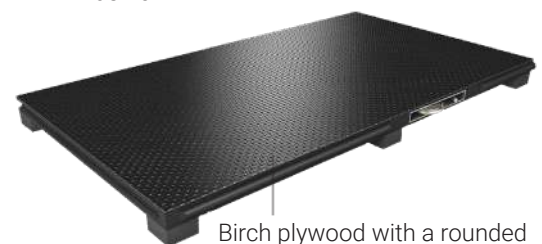

Harlequin Liberty HD™

Harlequin Liberty HD is a development of our renowned Liberty sprung floor panel system, designed with enhanced durability in mind for more challenging environments. Harlequin Liberty HD is a birch plywood sprung floor panel system featuring shock dampening dual-density elastomer pads. The panels are coated with a black polymer resin, with a textured, high-grip pattern on the top surface which is high-wear, slip-resistant and weatherproof. The panels join using a rounded tongue and groove and are secured in place using our proprietary 'one turn of the key' latch and lock mechanism. Harlequin Liberty HD provides consistent shock dampening across the floor and offers the same feel and energy return to one or several dancers.

Installation: Harlequin Liberty HD is designed for both permanent or portable installation. The panels are laid in a 'brickwork fashion' onto the sub-floor so that cross joints do not coincide.

Specification Guide

Not to scale

Selected Harlequin performance vinyl

Harlequin Liberty Panels are laid in a 'Brickwork Fashion'

Harlequin's 'latch and lock' system

Birch plywood with a rounded tongue and groove plus a latch and lock system