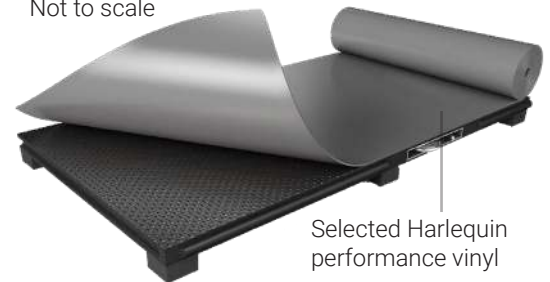

Specification Guide

Permanent or Portable	Both
Panel Size	2m x 1m & 1m x1m
Minimum Floor Thickness (before inclusion of chosen surface)	37mm
Weight	12.5kg/m² (Without surface)
Testing Standard	BS EN 14904:2006
Shock Absorption	67%
Vertical Deformation	4.1mm
Area Deflection	12.8%
Rolling Load	>1500 N
Testing Standard	BS EN 1991-1-1:2002
Point Load	>3.60kN
Uniform Distributed Load	>10.00kN
Fire Rating	Bfls 1 to EN 13501
Impact Generated Sound Level within room (Lw)	104.20dB
Thermal Resistance - R Value	1.52 m²K/W
Thermal Insulation - U Value	0.658 W/m²K
Category of Use	A4
VOC Emissions	<0.10 mg/m³
Warranty	10 years if installed by Harlequin 5 years if not installed by Harlequin
Installation	Installed by Harlequin or the customer
Underfloor Heating	Suitable for use with underfloor heating

Not to scale

Selected Harlequin performance vinyl