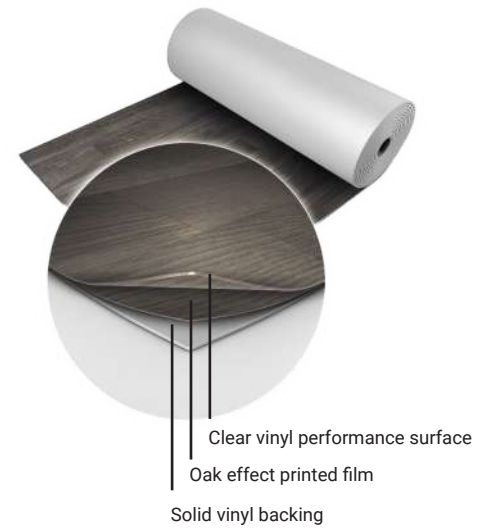

Available Colours:

Grey Oak - 546