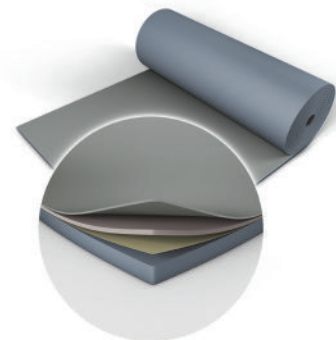

Harlequin Allegro™

Harlequin Allegro is a substantial heavy-duty dance floor, it is the thickest roll-out vinyl dance floor available. Its high point-elasticity, closed-cell foam backing and slip-resistant dance surface provides excellent protection for dancers.

Installation: Harlequin Allegro is specified for permanent installation. It can be used as a vinyl performance surface laid directly onto any hard, smooth subfloor.

Usage: Harlequin Allegro is suitable for contemporary and modern dance, aerobics and Zumba. It is also widely used as a multi-use floor in performing arts schools, dance institutions, dance studios and gymnasiums.

Specification guide

Material	Heterogeneous vinyl
Permanent or Portable	Permanent
Roll Lengths	10m, 15m, 18m, 20m
Roll Width	1.5m
Thickness	8.50mm
Weight	6kg/m ²
Finish	Embossed
Fire Rating	Cfl-s1 (EN 13501-1)
Warranty	10 years if installed by Harlequin 5 years if installed by the customer
Impact Sound Reduction	22dB, with Activity sprung floor 24dB
Fixing Type	Adhesive or Tape
Seams	Welded or Taped
Light Reflectance	180-2, 880-21
Gloss Level	Nominal 6
Lightfastness	≥6
Recycled Content	23-30%
VOC Emissions	≤0.5mg/m ³
Recyclability	100%
Underfloor Heating	Suitable for use with underfloor heating
Third Party Certification	Environmental Product Declaration A* LEED, BREEAM, REACH Compliant

Available Colours:

Black - 180

Grey - 880

BREEAM® vinyl plus
COMMITTED TO SUSTAINABLE DEVELOPMENT

HARLEQUIN
www.harlequinfloors.com

Dance Nation - Almeida Theatre

Who performs
on Harlequin
Allegro™

Εθνική Λυρική Σκηνή		Greek National Opera
---------------------------	--	----------------------------