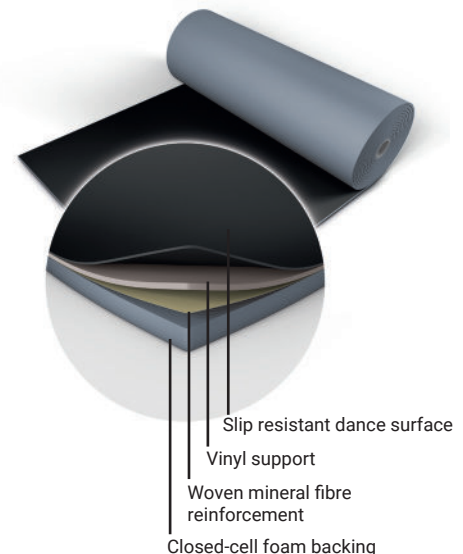

Harlequin Allegro™

Harlequin Allegro is a substantial heavy-duty dance floor, it is the thickest roll-out vinyl dance floor available. Its high point-elasticity, closed-cell foam backing and slip-resistant dance surface provides excellent protection for dancers.

Installation: Harlequin Allegro is specified for permanent installation. It can be used as a vinyl performance surface laid directly onto any hard, smooth subfloor.

Usage: Harlequin Allegro is suitable for contemporary and modern dance, aerobics and Zumba. It is also widely used as a multi-use floor in performing arts schools, dance institutions, dance studios and gymnasiums.

Specification guide

Material	Heterogeneous vinyl
Permanent or Portable	Permanent
Roll Lengths	10m, 15m, 18m, 20m
Roll Width	1.5m
Thickness	8.50mm
Weight	6kg/m ²
Finish	Embossed
Fire Rating	Cfl-s1 (EN 13501-1)
Warranty	10 years if installed by Harlequin 5 years if installed by the customer
Impact Sound Reduction	22dB, with Activity sprung floor 24dB
Fixing Type	Adhesive or Tape
Seams	Welded or Taped
Light Reflectance	180-2, 880-21
Gloss Level	Nominal 6
Lightfastness	≥6
Recycled Content	23-30%
VOC Emissions	≤0.5mg/m ³
Recyclability	100%
Underfloor Heating	Suitable for use with underfloor heating
Third Party Certification	Environmental Product Declaration A* LEED, BREEAM, REACH Compliant

Available Colours:

Black - 180

Grey - 880

BREEAM® vinyl plus
COMMITTED TO SUSTAINABLE DEVELOPMENT

HARLEQUIN
www.harlequinfloors.com

Dance Nation - Almeida Theatre

Who performs
on Harlequin
Allegro™

Εθνική Λυρική Σκηνή		Greek National Opera
---------------------------	--	----------------------------