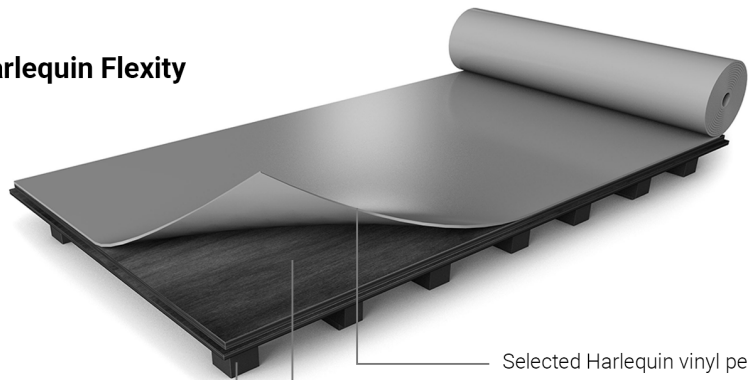

Harlequin Flexity

Selected Harlequin vinyl performance floor

Birch plywood stained black

Single density pads

If you would like further information, advice and samples please contact us on +44(0)1892 514 888 or enquiries@harlequinfloors.com

HARLEQUIN
www.harlequinfloors.com